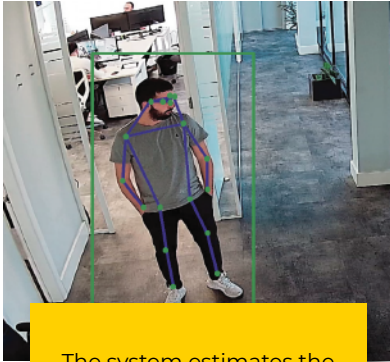

CHECK POSE

Service developed by F.F. Videosistemas integrated in Geutebruck recorders, which uses the video from the recorder, processes it through a deep neural network to detect people and estimate the main key points of the body, joins them and generates a figure of the human body.

This development allows customized alarms to be set by selecting the pose that will trigger the event.

The tool is useful in environments susceptible to environments, as it is capable of detecting detect the "hands up" pose hands up" pose, sending an alarm alarm in real time.

Another useful application is in work environments that require effective compliance with occupational risk prevention (ORP) regulations, in particular those related to posture, generating an event every time the worker performs an incorrect posture, for example when lifting weights.*

HANDS UP

The system estimates the key points of the body generating a figure with the union of these

When it detects the preset pose, it sends the event to the recorder

The system sends an alarm when the defined time elapses