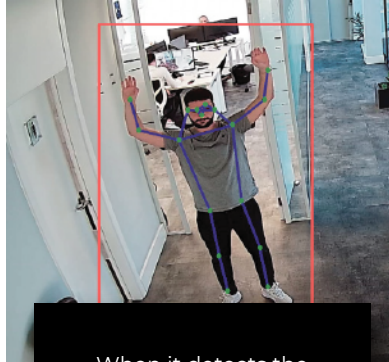

CHECK POSE

Service developed by F.F. Videosistemas integrated in Geutebruck recorders, which uses the video from the recorder, processes it through a deep neural network to detect people and estimate the main key points of the body, joins them and generates a figure of the human body.

This development allows customized alarms to be set by selecting the pose that will trigger the event.

The tool is useful in environments susceptible to environments, as it is capable of detecting detect the "hands up" pose hands up" pose, sending an alarm alarm in real time.

Another useful application is in work environments that require effective compliance with occupational risk prevention (ORP) regulations, in particular those related to posture, generating an event every time the worker performs an incorrect posture, for example when lifting weights.*

HANDS UP

The system estimates the key points of the body generating a figure with the union of these

When it detects the preset pose, it sends the event to the recorder

The system sends an alarm when the defined time elapses