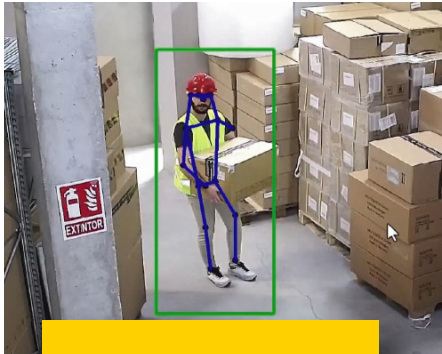

CHECK POSE

Service developed by F.F. Videosistemas integrated in Geutebruck recorders, which uses the video from the recorder, processes it through a deep neural network to detect people and estimate the main key points of the body, joins them and generates a figure of the human body.

Another useful application is in work environments that require effective compliance with occupational risk prevention (ORP) regulations, in particular those related to posture, generating an event every time the worker performs an incorrect posture, for example when lifting weights.*

HANDS UP

The system estimates the key points of the body generating a figure with the union of these

When it detects the preset pose, it sends the event to the recorder

The system sends an alarm when the defined time elapses

PRL

The system estimates the key points of the body by generating a figure with their union

If the person crouches with the correct position, it does not recognize it as an event

When the person bends with an incorrect pose, an alarm event is generated