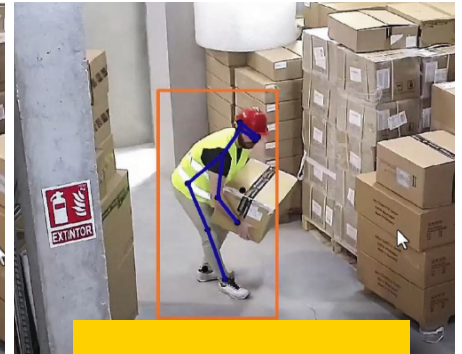

CHECK POSE

Service developed by F.F. Videosistemas integrated in Geutebruck recorders, which uses the video from the recorder, processes it through a deep neural network to detect people and estimate the main key points of the body, joins them and generates a figure of the human body.

Another useful application is in work environments that require effective compliance with occupational risk prevention (ORP) regulations, in particular those related to posture, generating an event every time the worker performs an incorrect posture, for example when lifting weights.*

HANDS UP

The system estimates the key points of the body generating a figure with the union of these

When it detects the preset pose, it sends the event to the recorder

The system sends an alarm when the defined time elapses

PRL

The system estimates the key points of the body by generating a figure with their union

If the person crouches with the correct position, it does not recognize it as an event

When the person bends with an incorrect pose, an alarm event is generated